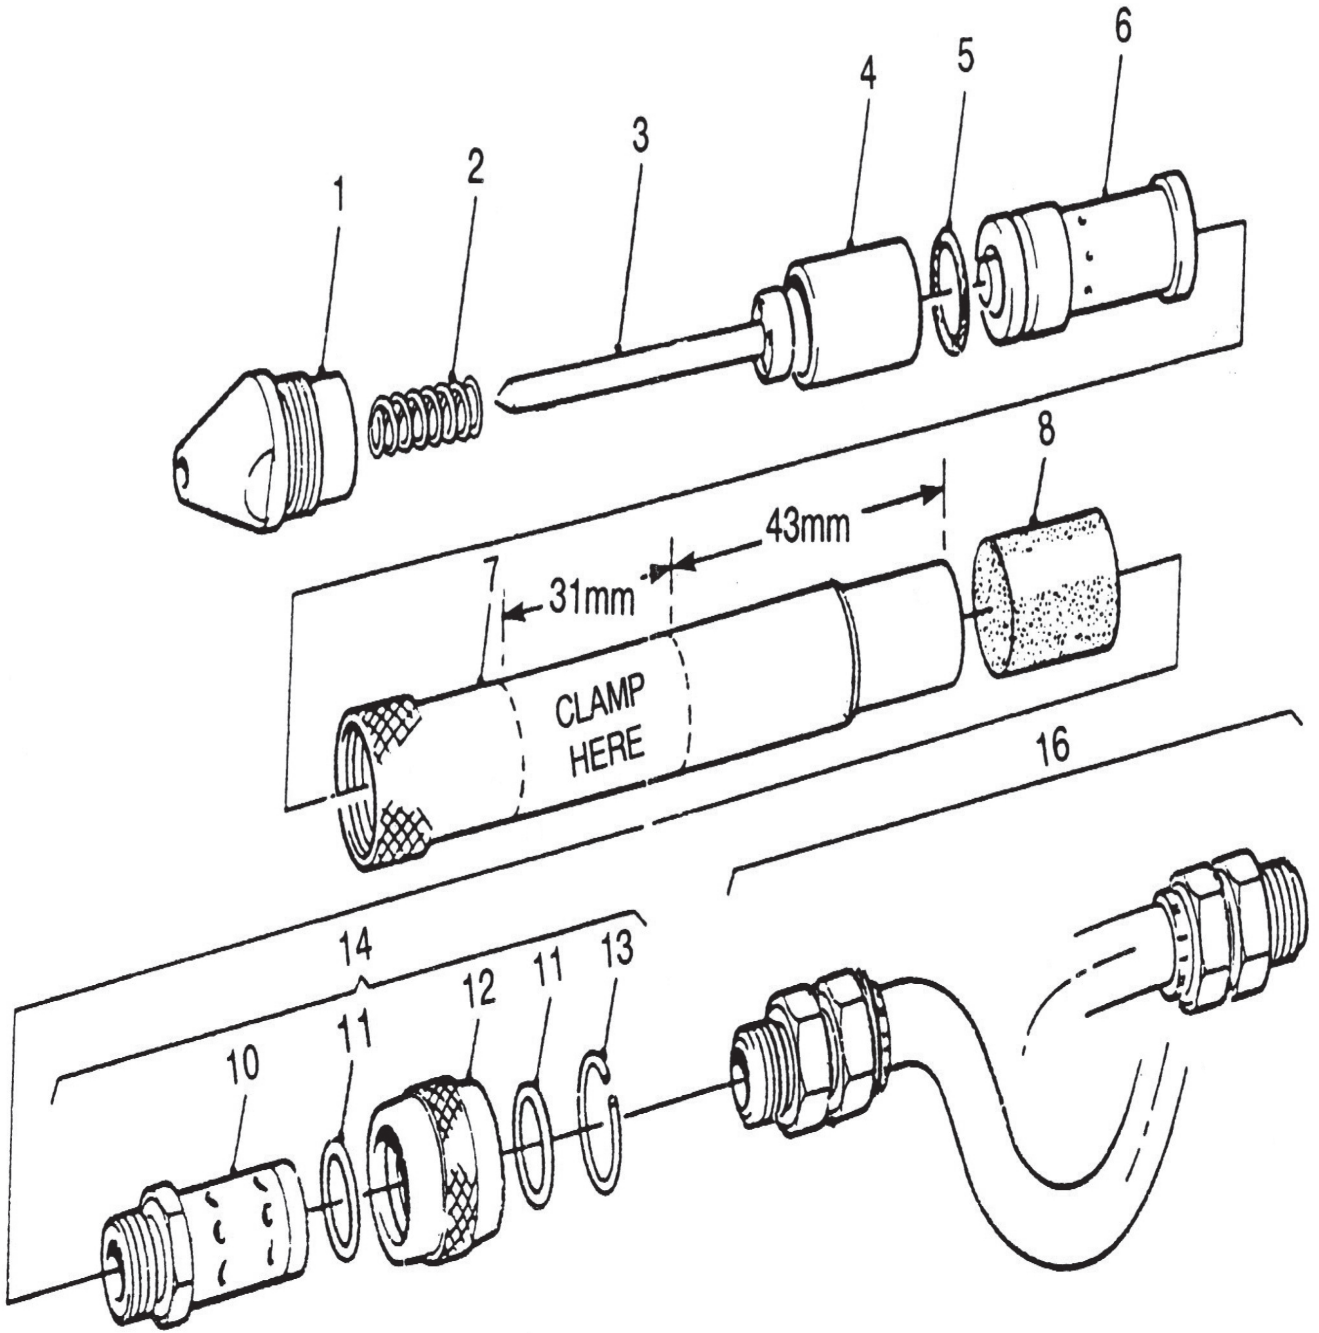

OS-573 **GAV** HAVALI YAZI YAZMA

NO.	PARÇA ADI	ADET	NO.	PARÇA ADI	ADET
1	Nose	1	8	Air Filter	1
2	Spring	1	10	Valve Stem	2
3	Stylus	1	11	O-Ring	1
4	Distance Tube	1	12	Valve Sleeve	1
5	O-Ring	1	13	Circlip	1
6	Cylinder & Piston Assy	1	16	Hose Complete	1
7	Body	1			